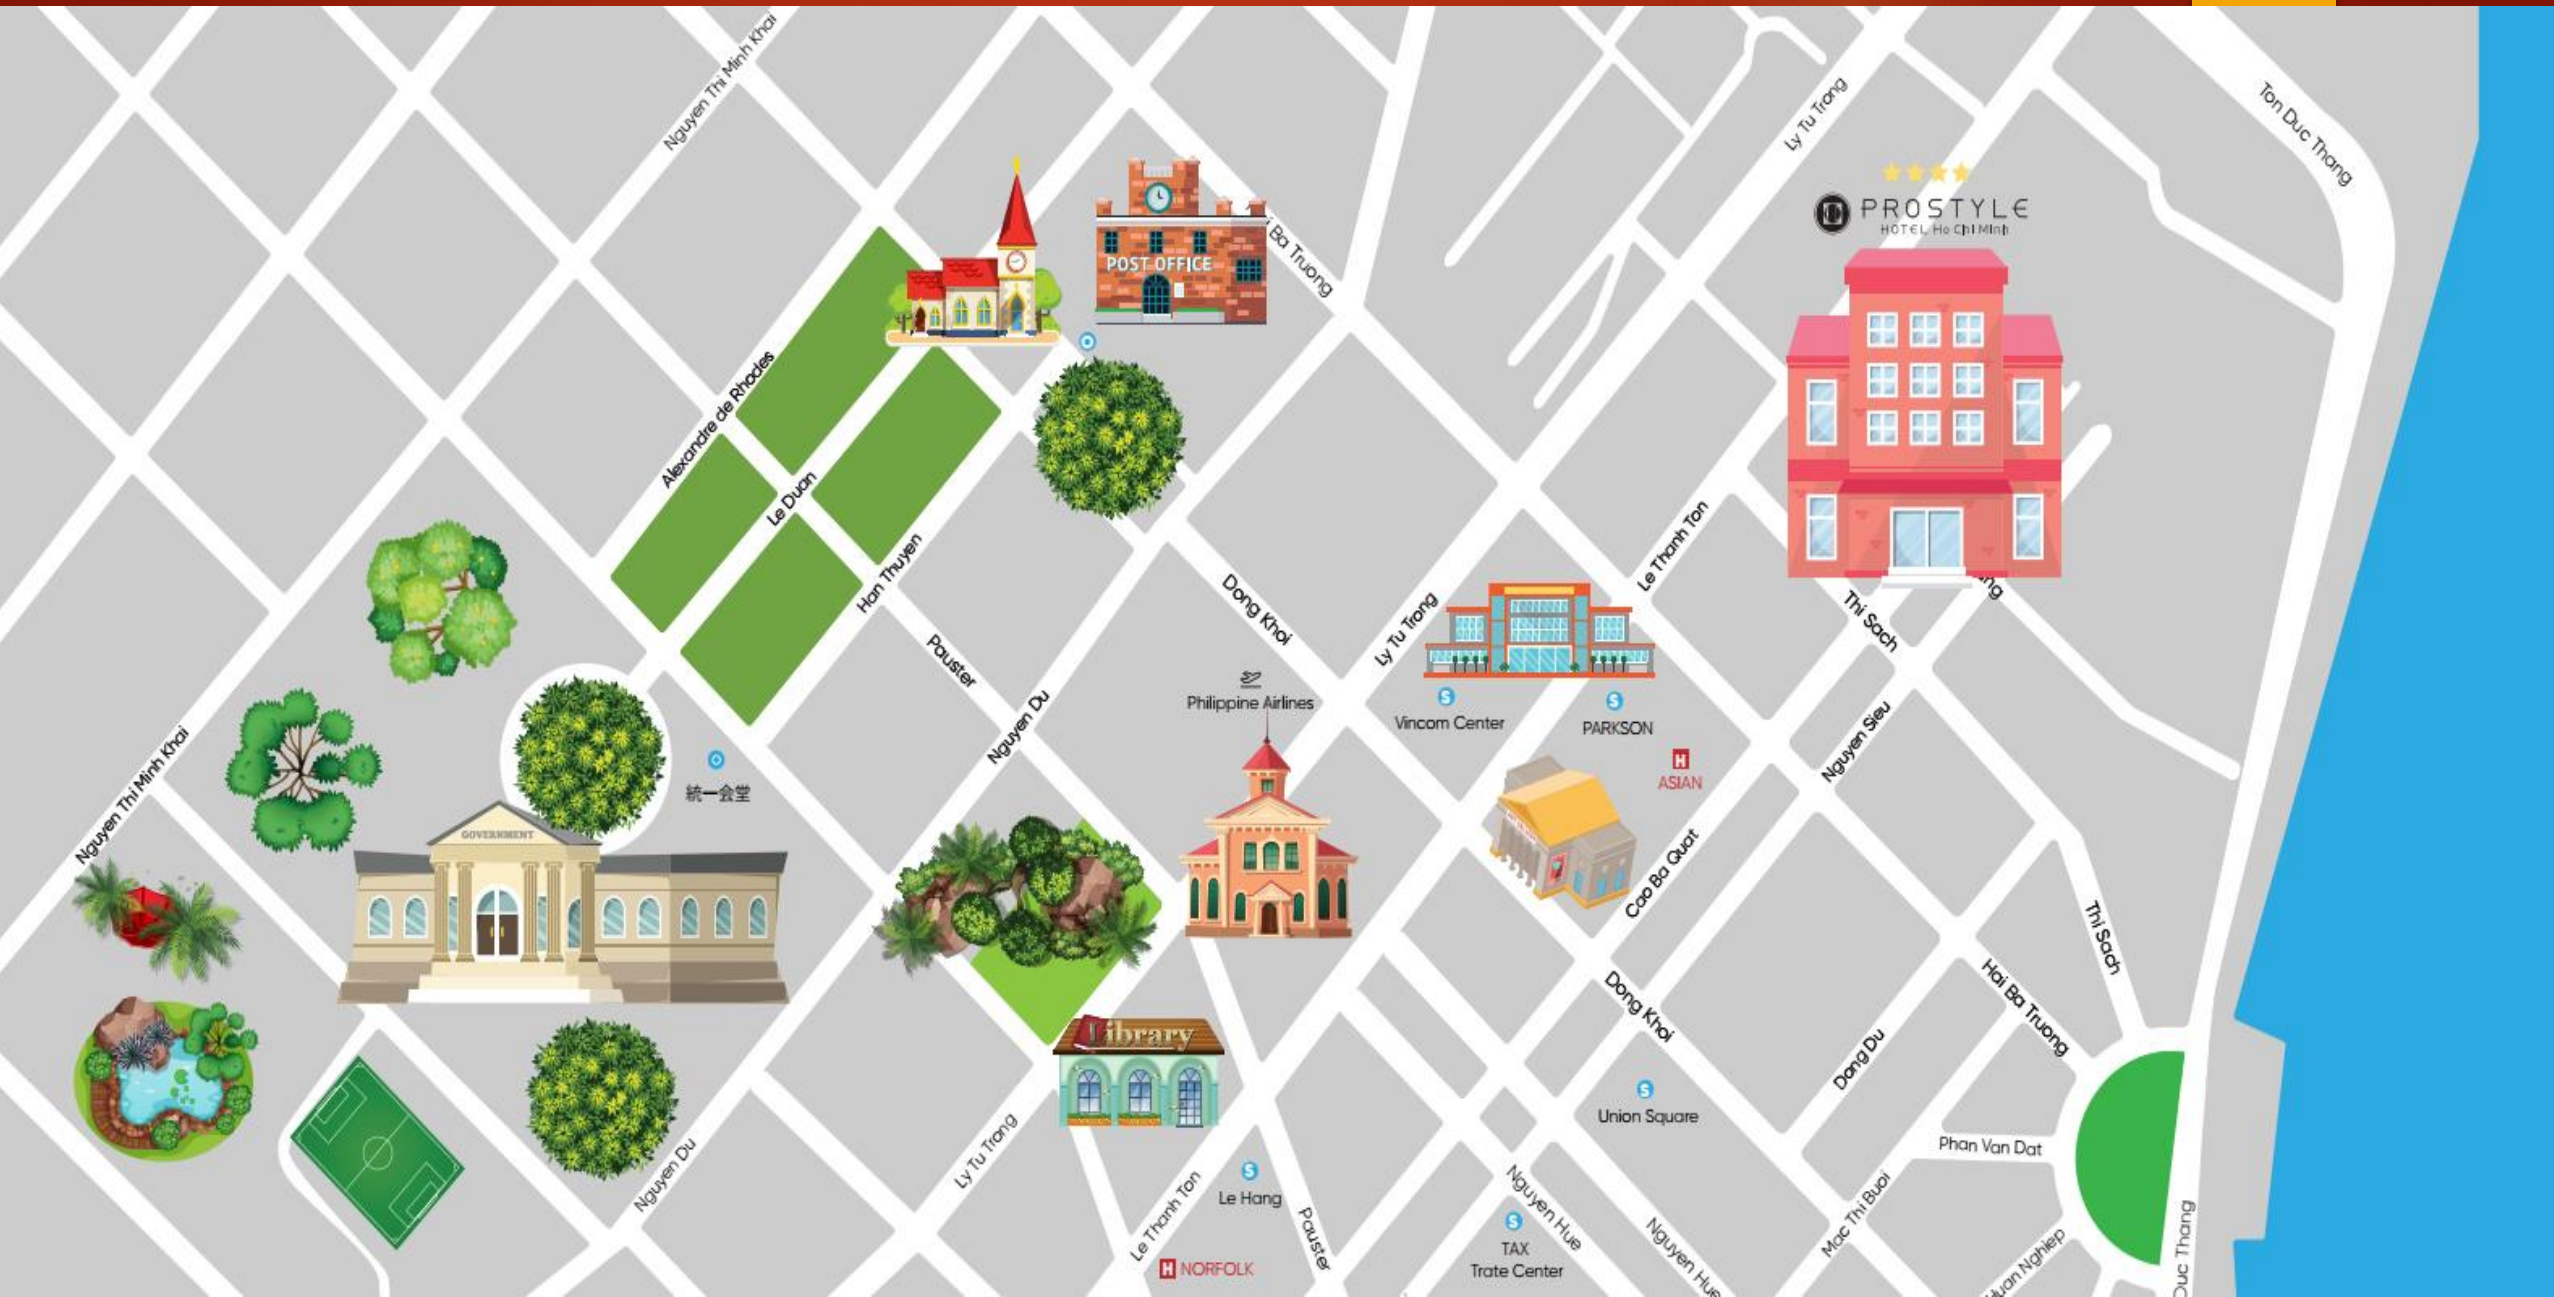

Nguyen Thi Minh Khai

Nguyen Thi Minh Khai

Alexandre de Rivas

Le Duan

Han Thuyen

Pauster

Nguyen Du

统一会堂