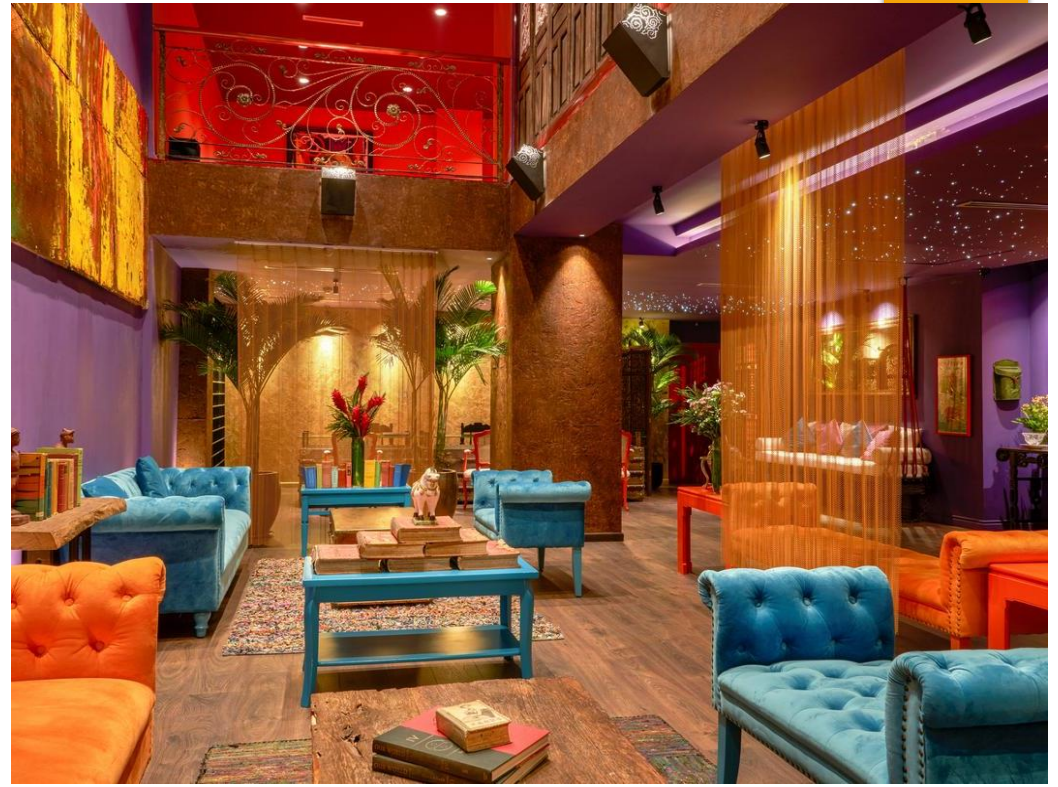

Phan Van Dat

Nguyen Nghiep

Duc Thang

Ton Duc Thang

LOBBY

WITH RELAX DE CHARM SMELL

Saigon Kitchen
Restaurant serve
international
food
on 11th Floor

Free Gym, Sauna, Pool On 12 Floor

ROOFTOP BAR IS OPENED
FROM 10AM- 10PM EVERY DAY

Free Afternoon Tea With Vietnamese Traditional Tea

- ▶ Handmade Cookies
- ▶ Free Tea
- ▶ Free Coffee
- ▶ Mochi
- ▶ Yogurt

Deluxe No Window(22m²)

Total: 17 Rooms